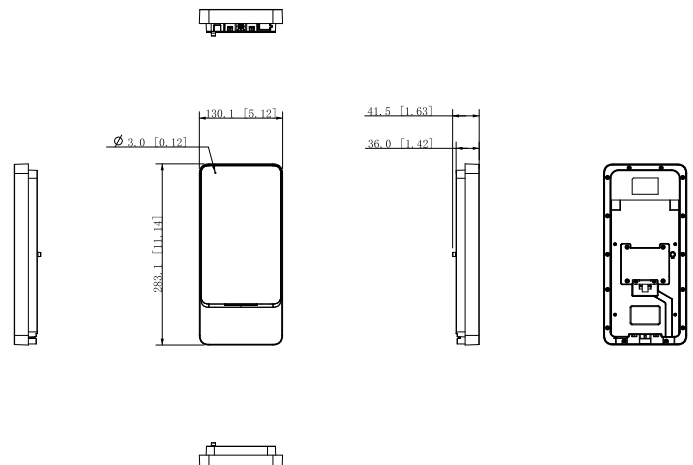

## Port

RS-485	1
Wiegand	1 (input or output)
USB	2 USB2.0 port
Ethernet	1 10M/100M Ethernet Port
Alarm Input	2 (Switch quantity)
Alarm Output	2 (Relay)
Alarm Linkage	Yes
Exit Button	1
Door Status Detection	1
Lock Control	1

## General

Power Supply	Provided
Power Supply Mode	DC 12V 2A
Power Consumption	≤24W
Product Dimensions	312.5 mm × 129.0 mm × 36.7 mm (12.30" × 5.08" × 1.44")
Packaging Dimensions	Controller packing: 380 mm × 235 mm × 124 mm (14.96" × 9.25" × 4.88") Protective case: 494 mm × 402 mm × 275 mm (19.45" × 15.83" × 10.83")
Working Temperature	temperature monitoring mode disabled: -10°C to +55°C (+14°C to +131°C) temperature monitoring mode enabled: +15°C to +30°C (+59°C to +89.6°C)
Working Humidity	0%RH–90%RH (non-condensing)
Working Environment	Indoor
Gross Weight	2.2 kg (4.85 lb)
Installation	Wall mounted
Certifications	CE/FCC

## Dimensions (mm[inch])

Application